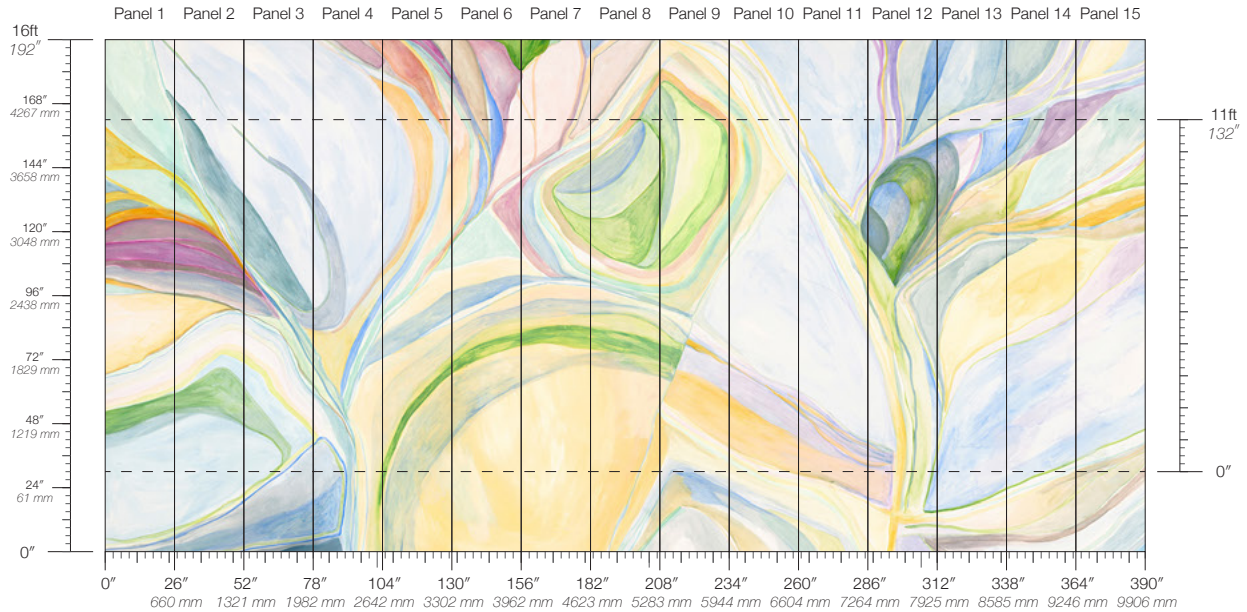

Abstract Dream

Suitable for residential and some commercial projects

COLOR
Dream

STOCK
Made to order

MAINTENANCE
Water-based cleanser

CONTACT
sales@calicowallpaper.com
+1 718 243 1705
57 Lispenard Street
New York, NY 10013 USA

ITEM
4209

LEAD TIME
4 weeks to print

ENVIRONMENTAL
FSC Certified Content

CONTENT
Clay-Coated Paper

MINIMUM
1 panel

SPECS
100% Cellulose face
Non-woven backing
7.1 oz per linear yard
117 g per linear meter
Smooth surface texture

DISCLAIMER
Refer to our website to see the full mural artwork. A physical sample should be used to reference color and texture. Panel maps represent mural artwork only.

PANEL WIDTH
26" / 661 mm trimmed

PRICE
Available upon request

PANEL HEIGHT
132" / 3353 mm standard
192" / 4877 mm extended

ORIGIN
USA

TESTING
(US) ASTM E84 Adhered Class A

REPEAT
Non-repeating

DETAILS
Custom options available